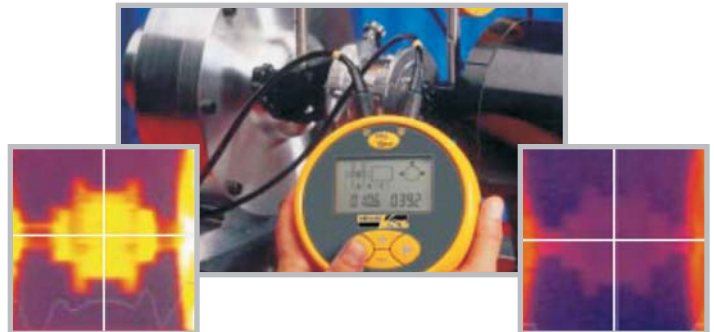

Dry Ice Blast Cleaning

Dry Ice Blast Cleaning uses CO₂ pellets to provide an environmentally safe and superior clean from solid and malleable contaminants.

- Removes paint, oil, grease, asphalt, tar, decals, soot, dirt, ink, resins, adhesives and organic materials, such as mold, mildew and algae
- Retards re-growth of bacteria, fungus and organic matter
- Can be used on delicate electrical components or to remove thick layers of contaminants on industrial equipment
- Leaves behind a clean, dry, undamaged surface